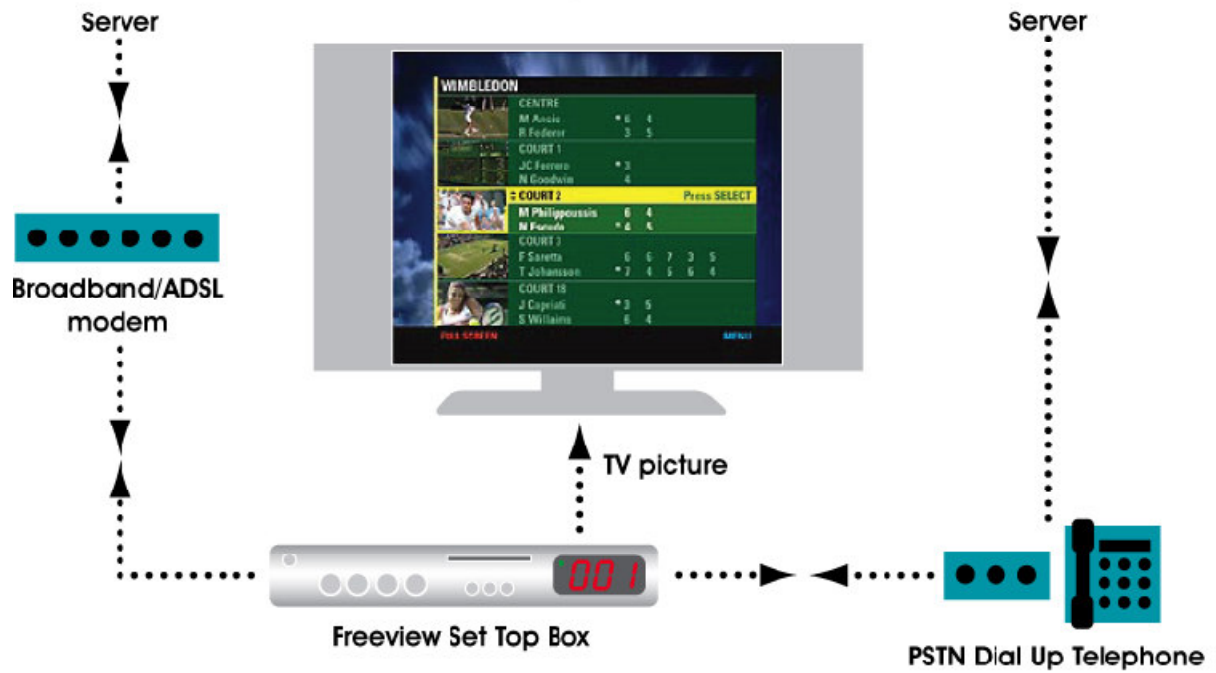

MHEG-5 SUPPORT FOR RETURN CHANNEL via BROADBAND or PSTN DIAL UP TELEPHONE LINE

Copyright © Ocean Blue Software Ltd. All rights reserved. All trademarks used are the property of their respective owners